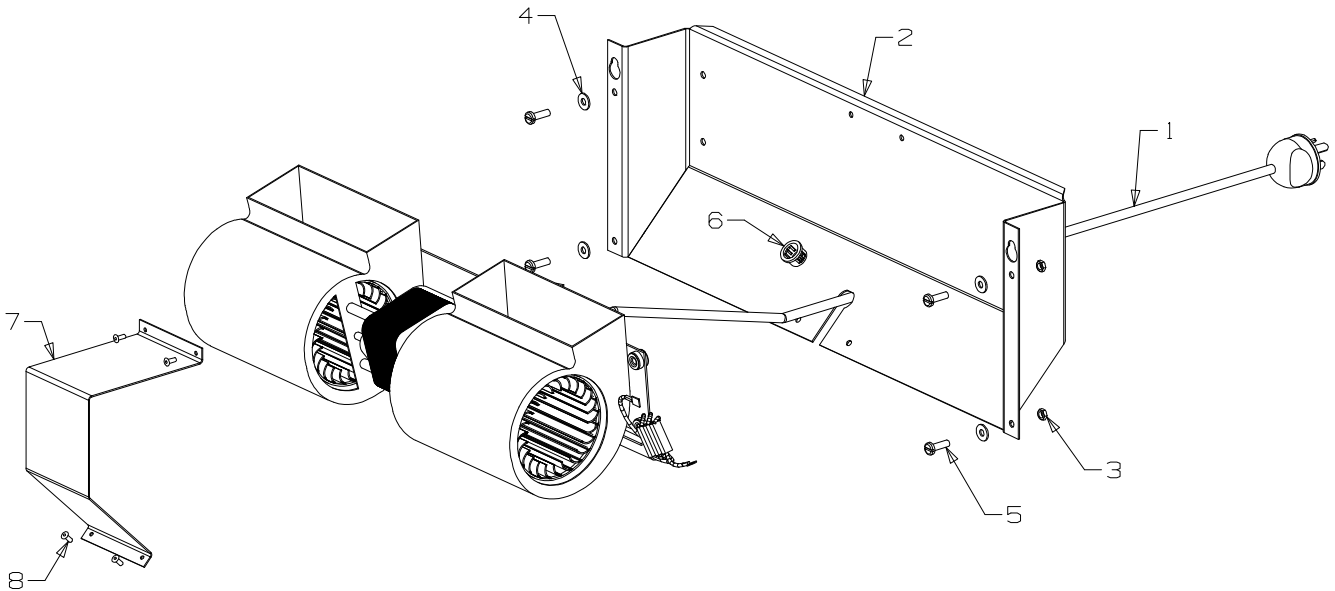

Bold Text = Assembly
Bullet Points = Item included in Assembly

Part No. 995557

Item No	Part No	Description	Qty	Item No	Part No	Description	Qty
1	586575	Fan-3 Speed (Incl. Cord) - Double End	1	5	501580	Screw, Pan M5 x 16	5
2	995226	Panel-Pedestal, Back	1	6	503676	Bush-Plastic	1
3	501856	Nut, M5	5	7	995227	Cover-Fan, Motor	1
4	500848	Washer, Flat 3/16" x .5	5	8	501110	Screw, S/T 6 x .25	6