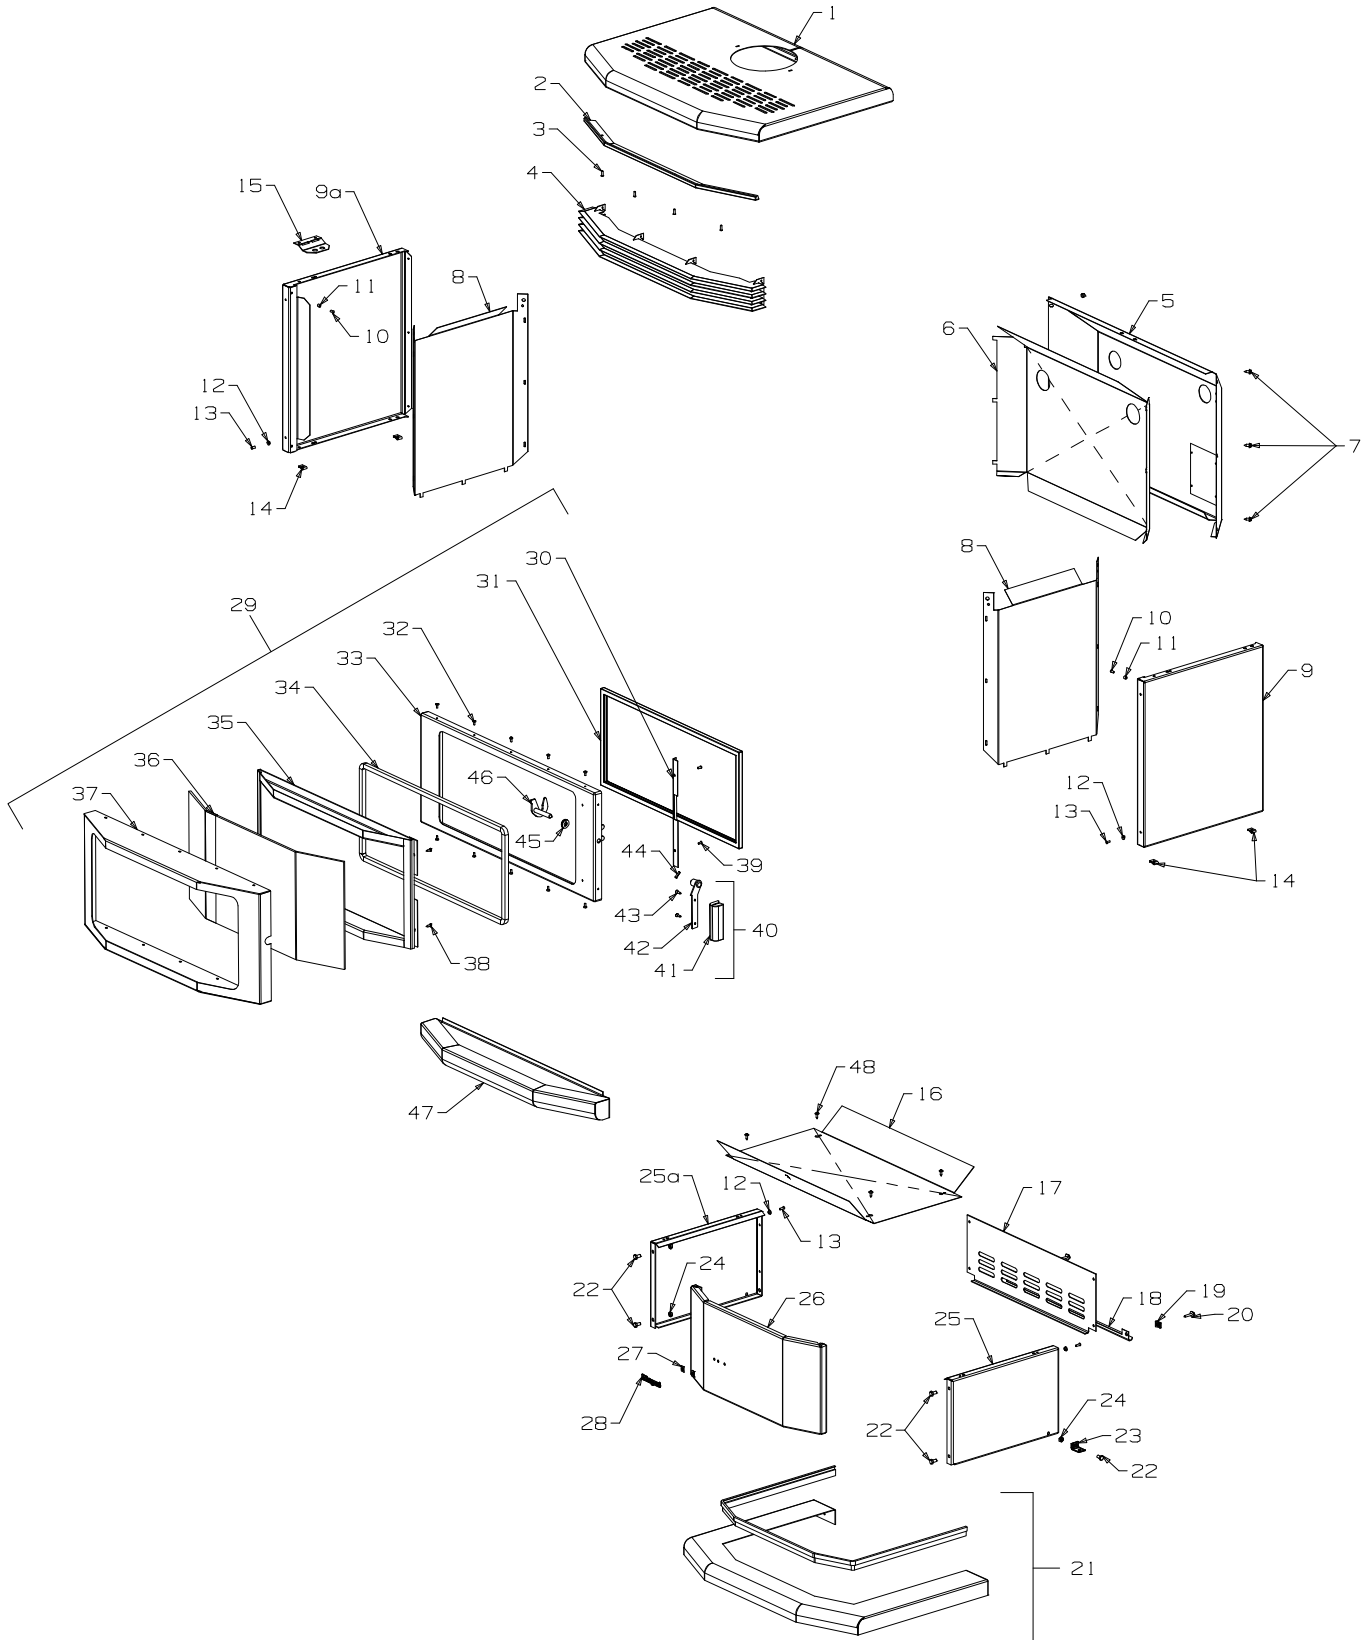

Item No	Part No	Description	Qty	Item No	Part No	Description	Qty
1	795232	Panel-Top - Matt Black	1	25		Panel-Pedestal, RH Side - Matt Black	
	• 795322	Panel-Top - Charcoal	1			(Incl. item nos. 12-13)	1
	• 795233	Panel-Top - Forest Green	1				
2	795222	• Trim-Top - Gold	1	• 795594		Panel-Pedestal, RH Side - Charcoal	1
3	501303	• Rivet-Pop 4.0 Dia x 7.9	6	• 795306		Panel-Pedestal, RH Side - Forest Green	1
4	795214	Louvre Assy - Charcoal	1	25a	795301	Panel-Pedestal, LH Side - Matt Black	
5	795234	Panel-Rear - Matt Black	1			(Incl. item nos. 12-13)	1
	• 795235	Panel-Rear - Forest Green	1	• 795592		Panel-Pedestal, LH Side - Charcoal	1
6	786492	Heatshield-Back	1	• 795305		Panel-Pedestal, LH Side - Forest Green	1
7	503259	Screw, S/T 10 x .5	19	26	795300	Panel-Pedestal, Front - Matt Black	1
8	786121	Heatshield-Side	2	• 795590		Panel-Pedestal, Front - Charcoal	1
9	795230	Panel-Side, LH - Matt Black	1	• 795304		Panel-Pedestal, Front - Forest Green	1
	• 795320	Panel-Side, LH - Charcoal	1	27	503381	• Push Fix, Spire	2
	• 795231	Panel-Side, LH - Forest Green	1	28	584581	• Badge - Gold	1
10	586167	• Rivet-Pop 4.0 Dia x 4.8	4	29	795201	Door Assy-Complete - Matt Black	1
11	986148	• Spacer-Grille	2	• 793085		Door Assy-Complete - Charcoal	1
12	986149	• Spacer-Front Panel	2	• 795236		Door Assy-Complete - Forest Green	1
13	501303	• Rivet-Pop 4.0 Dia x 7.9	6	30	995211	• Channel Assy-Rope	1
14	503388	• Nut-Spire	6	31	786773	• Seal-Door, 11.5mm	1
9a	795303	Panel-Side, RH - Matt Black	1	32	503009	• Screw, S/T	10
	• 795321	Panel-Side, RH - Charcoal	1	33	795203	• Panel-Door - Matt Black	1
	• 795307	Panel-Side, RH - Forest Green	1	34	786774	• Seal Kit, Door Glass	1
10	586167	• Rivet-Pop 4.0 Dia x 4.8	4	35	795204	• Frame Assy-Glass - Matt Black	1
11	986148	• Spacer-Grille	2	36	795200	• Glass	1
12	986149	• Spacer-Front Panel	2	37	795237	• Cover-Door - Matt Black	1
13	501303	• Rivet-Pop 4.0 Dia x 7.9	6	• 795323		• Cover-Door - Charcoal	1
14	503388	• Nut-Spire	6	• 795238		• Cover-Door - Forest Green	1
15	986147	Brace-Side Panel	1	38	586167	• Rivet-Pop 4.0 Dia x 4.8	4
16	786491	Heatshied-Bottom	1	39	501480	• Screw; S/T 8 x .5	2
17	791150	Panel-Pedestal, Back - Matt Black	1	40	786772	Handle-Assy	1
	• 795588	Panel-Pedestal, Back - Charcoal	1	41	586161	• Handle-Door	1
	• 986478	Panel-Pedestal, Back - Forest Green	1	42	986605	• Handle Assembly	1
18	995612	Bracket-Seismic Restraint	1	43	503004	• Screw, CSK No. 8 x 5/8"	3
19	503388	Nut-Spire	6	44	503006	• Pin, Tension 4.0 x 16	1
20	503459	Screw, S/T 12 x 25	6	45	501704	• Washer, Flat 10 x 21 x 1.6	3
21	995243	Foot Assy - Packed - Matt Black (Incl. Trim)	1	46	986487	• Latch Assy-Door, 10mm	1
	• 795222	• Trim-Pedestal - Gold	1	47	795245	Panel Assy-Front - Matt Black	1
	• 995325	Foot Assy - Packed - Charcoal	1	• 795326		Panel Assy-Front - Charcoal	1
	• 995244	Foot Assy - Packed - Forest Green	1	• 795246		Panel Assy-Front - Forest Green	1
22	501815	Screw, Set M6 x 35	4	48	503005	Screw, Pan No. 10 x 1/2"	4
23	986413	Bracket-Seismic Restraint	2				
24	501793	Nut, Nyloc M8 Hex	4				

Bold Text = Assembly
Indented Bullet Points = Item included in Assembly