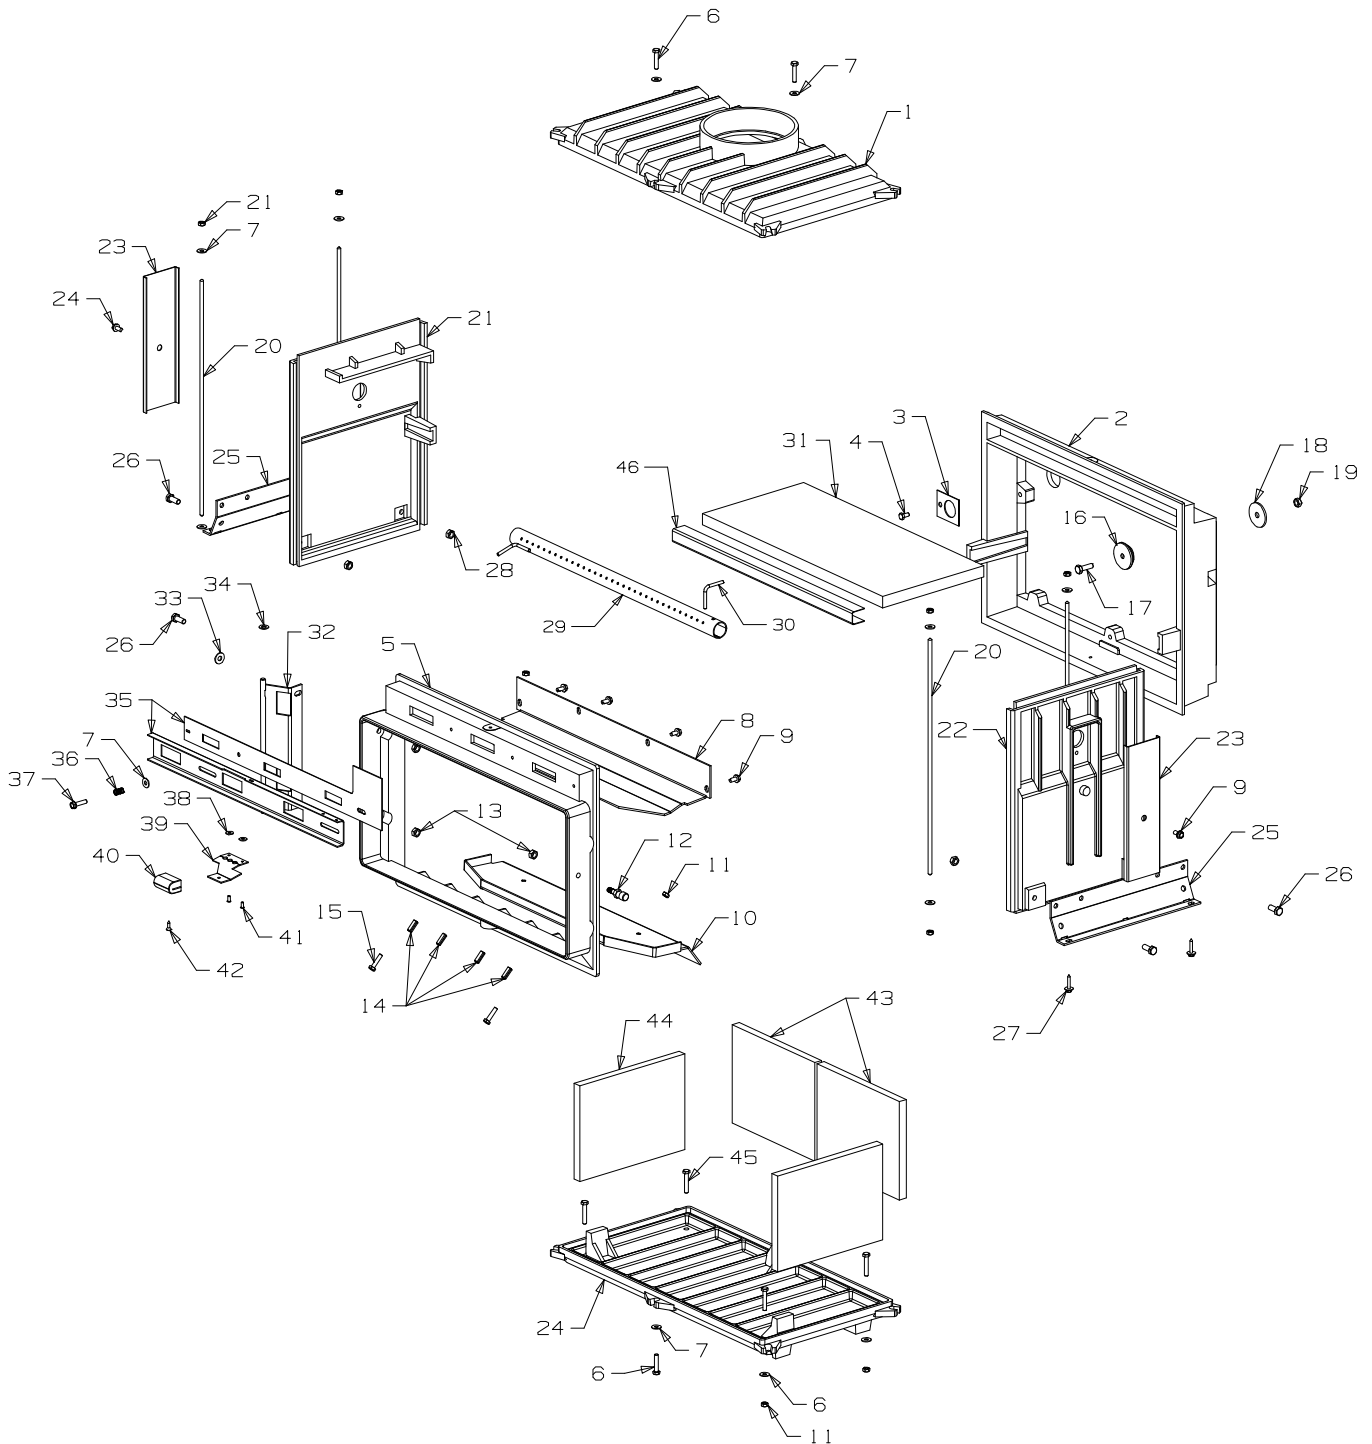

Item No	Part No	Description	Qty	Item No	Part No	Description	Qty
1	986302	Firebox-Top	1	30	586439	Pin-Retaining, Secondary Air Tube	1
2	786661	Firebox-Back	1	31	786109	Baffle-Firebox, Top 215 x 470 x 20 (1 per pack)	1
3	984838	• Flange-Secondary Air Tube	3	•	986373	Baffle-Firebox, Top 215 x 470 x 20 (5 per pack)	1
4	501959	• Screw, Set M6 x 12	9	32	786664	Hinge Assy (Incl. item nos. 13, 26)	1
5	786653	Firebox-Front (Incl. item nos. 6 - 15)	1	33	501606	Washer, Flat 8 x 19 x 1.6	2
6	501962	• Screw, Set M6 x 30	4	34	006025	Washer, Flat 5/16"	1
7	500374	• Washer, Flat 1/4"	15	35	795278	Air Slide Complete - NZ	1
8	795229	Deflector-Primary Air . (Incl. item no. 9)	1	•	795329	Air Slide Complete - AUST	1
9	503003	• Screw, S/T 1/4" x .5	6	•	795280	Air Slide Complete - NZ (Water Booster)	1
10	795224	• Retainer-Ash	1	36	585223	• Spring-Compression, Air Inlet	2
11	501682	• Nut, M6 Hex	24	37	503336	• Screw, S/T M6 x 25	2
12	586482	• Pin-Door Latch	1	38	500848	• Washer, Flat 3/16"	2
13	501602	• Nut, M8 Hex	13	39	995251	• Extention-Slide, Air Inlet	1
14	503008	• Pin, Tension 8 x 20	4	40	586162	• Knob-Air Control	1
15	501963	• Screw, Set M6 x 25	2	41	586167	• Rivet-Pop 4.0 Dia x 4.8	4
	984090	Plug-34 Dia Assy	2	42	503004	• Screw, Csk No. 8 x 5/8"	3
16	684089	• Plug-34 Dia	2		793089	Board-Firebox, Back - 15mm	1
17	501685	• Screw, Set M8 x 30	2	43	786495	• Board-Firebox, Back 215 x 175 x 15	2
18	502093	• Washer, Flat 8 x 42 x 3	2		793090	Board-Firebox, Side - 15mm	1
19	501602	• Nut, M8 Hex	13	44	786501	• Board-Firebox, Side 223 x 170 x 15	2
20	984598	Rod-Tie, M6	4	45	501815	Screw, Set M6 x 35	4
21	786645	Firebox-Side, LH	1	46	993048	Channel-Baffle, Reinforcer	1
22	786646	Firebox-Side, RH	1				
23	786146	Cover-Secondary Air	2				
24	786681	Firebox-Bottom	1				
25	786123	Bracket-Mounting	2				
26	501597	• Screw, Set M8 X 30	6				
27	503459	• Screw, S/T 12 x 25	6				
28	501602	• Nut, M8 Hex	13				
29	995288	Tube-Secondary Air, 33 3.5 - S/S	1				

Bold Text = Assembly
Bullet Points = Item included in Assembly